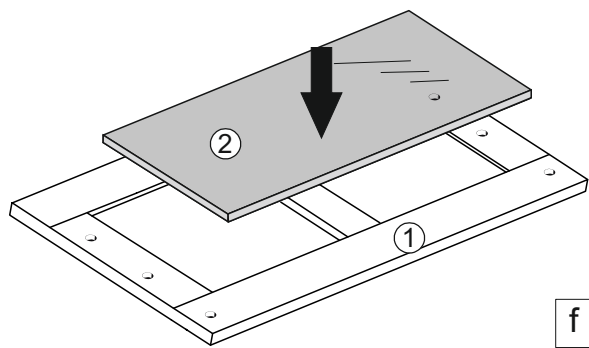

# Mokka LD.274420.000 Front door 400 glass

(exicution 3-4)

	396
	716
	16

+ 3,5x13	3,5x13				3,5x16
a x1	c x4	d x4	f x4	g x4	h x12

	0h40min		600mm	0.5kg	3m				

①	274420.000	1	1	
②	274420.001	1	2	

				
c	d	f	g	h
x4	x4	x4	x4	x12