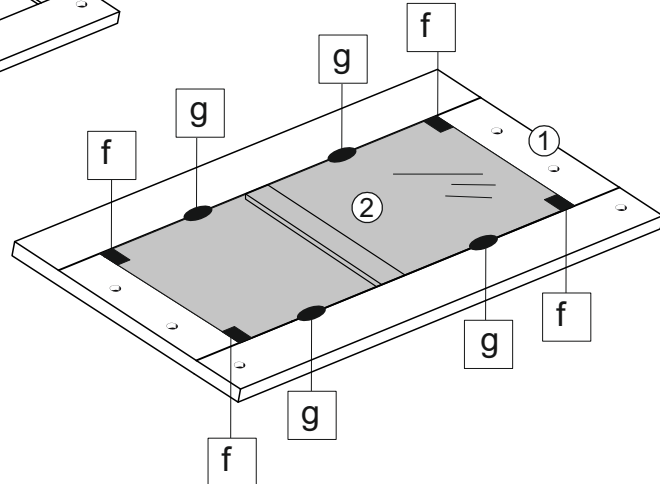

# Mokka LD.274420.000 Front door 400 glass

(exicution 3-4)

	396
	716
	16

+ 3,5x13	3,5x13				3,5x16
a x1	c x4	d x4	f x4	g x4	h x12

	0h40min		600mm	0.5kg	3m				

①	274420.000	1	1	
②	274420.001	1	2	

				
c	d	f	g	h
x4	x4	x4	x4	x12