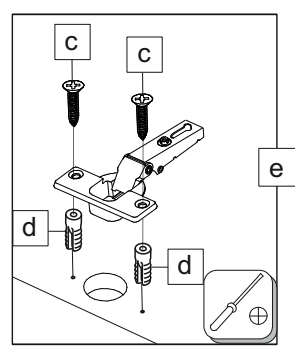

LD.270320.000
LD.270360.000

e x2