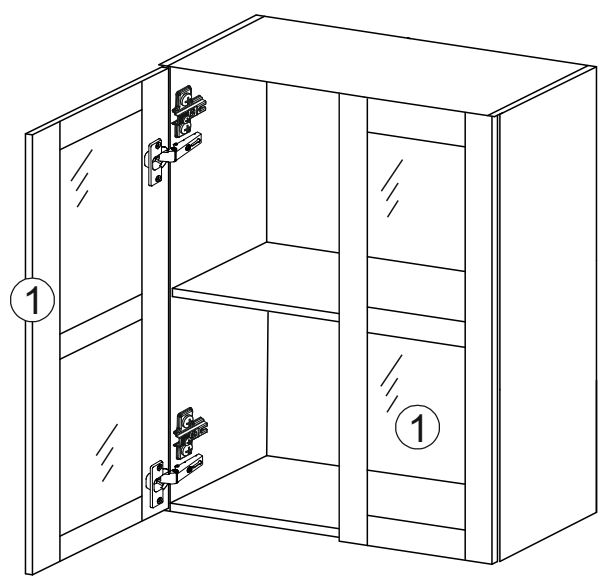

LD.270360.000