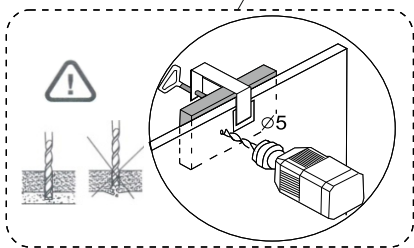

c	d	f	g	h
x4	x4	x4	x4	x12

LD.270320.000
LD.270360.000

e x2

R

L