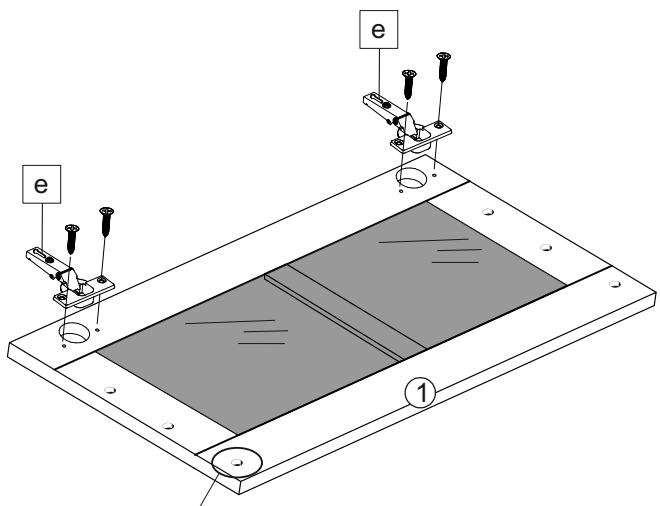

c	d	f	g	h
x4	x4	x4	x4	x12

LD.270320.000
LD.270360.000

e x2

R

L